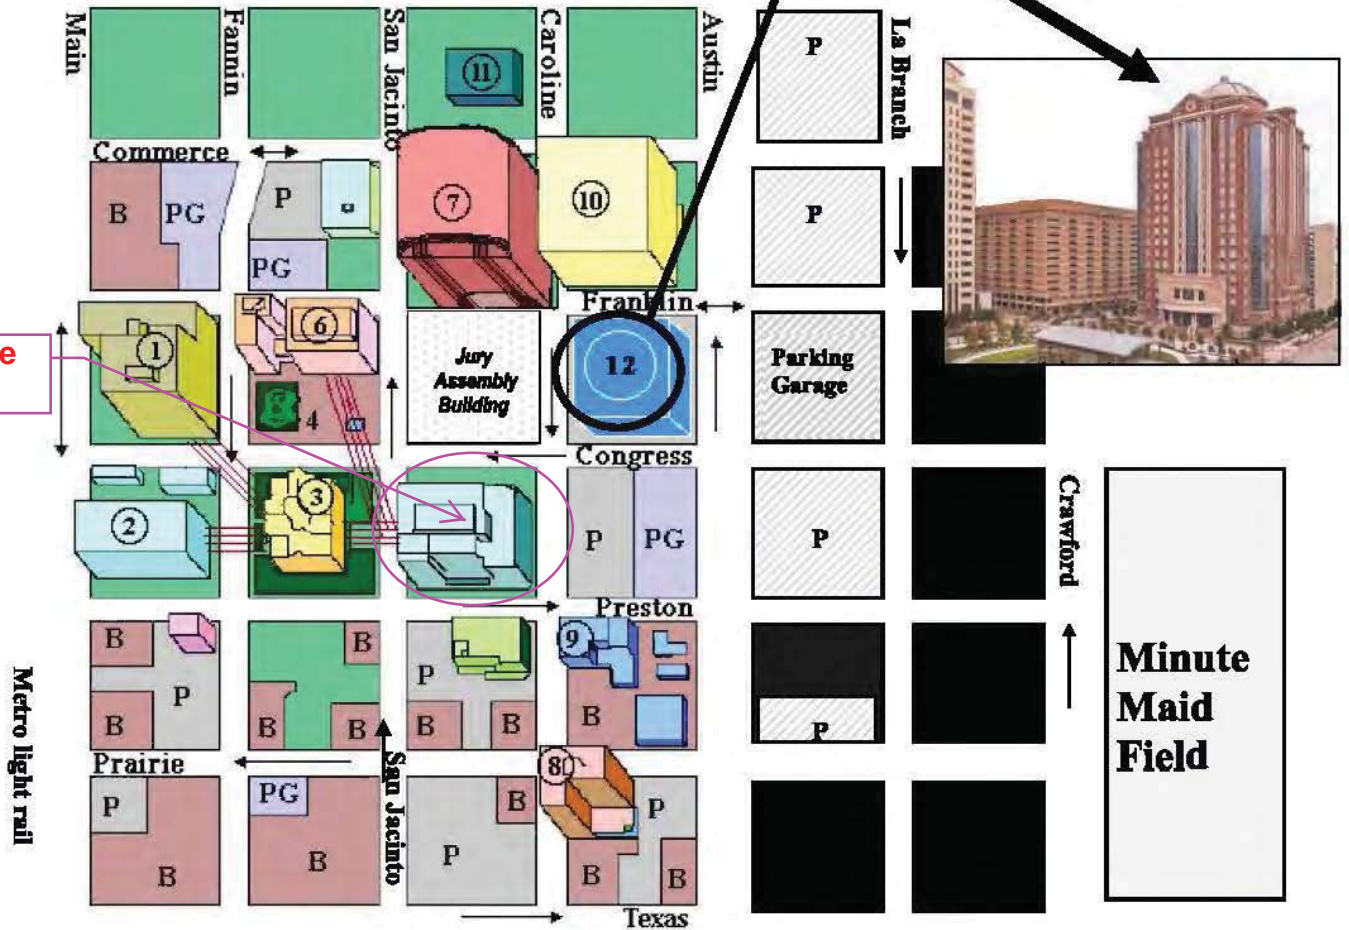

# Map for Harris County Family Courts

### Map Key

**1** Congress Plaza  
Law Library

**2** Administrative Building  
County Clerk Real Property  
Cafeteria in basement

**6** Family Law Center  
1115 Congress  
Attorney General IVD Courts

**7** Criminal Justice Center  
1201 Franklin  
Criminal District and  
County Courts at Law  
District Attorney

### 12 Civil Courthouse

201 Caroline  
District Clerk  
Family District Courts,  
Civil District and County  
Courts at Law, Probate Courts  
Cafeteria in basement

### 13 Juvenile Justice Center

1200 Congress  
Juvenile Courts and Detention  
CPS Project Court—7th Floor

Family District Courts- Civil Courthouse		
245th Judge Longino-15th floor	201 Caroline, Houston, TX 77002	311th -Judge Tanner-8th floor
246th-Judge Graves-Harrington-16th floor	308th-Judge Lopez-8th floor	312th-Judge Wells-16th floor
247th-Judge Berg-15th floor	309th-Judge Dunson-16th floor	507th-Judge Maldonado-15th floor
257th-Judge Peake-16th floor	310th-Judge Heath-15th floor	